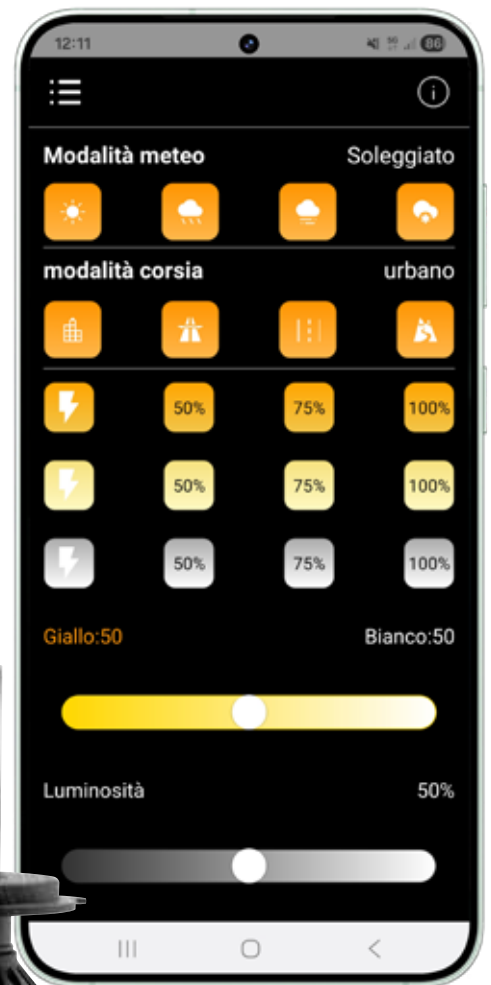

MASTER PLUS BLUETUNE

FULLY DIMMABLE POWER LED BULBS

LED | REFLECTOR HEADLIGHTS | 12V

★ Powerful smart LED bulbs with app control

Innovative LED bulbs designed for passenger cars, enhancing the driving experience with advanced and fully customizable headlight control.

Engineered to adapt to all weather conditions, they can be easily controlled via the "Driver Light" app, available for smartphones and Phonocar universal mediastations.

The Bluetooth-enabled driver, integrated cooling fan and multiple adjustment presets make Master Plus Bluetune the ultimate headlight upgrade.