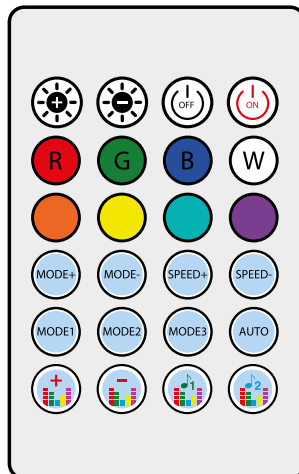

DASHBOARD -> strips 90 + 20
DOORS -> strips 74
HANDLES -> light points
STORAGE COMPARTMENTS -> light points
FOOTWELL -> light points

DOORS -> strips 74
HANDLES -> light points
STORAGE COMPARTMENTS -> light points
FOOTWELL -> light points

FULLY CUSTOMIZABLE INTERIOR

FRONT + REAR
LED STRIPS AND LIGHT POINTS

ZONE-ADJUSTABLE
VIA CONTROL PANEL

M LED STRIPS
FOR DASHBOARD AND DOORS

S LIGHT POINTS
FOR FOOTWELL, HANDLES AND
STORAGE COMPARTMENTS

Style up your car

Go to the catalogue website

MAXIMUM ADJUSTMENT CONTROL

Controller and control panel provide multiple adjustment options: light effects, static color, adjustable speed and brightness, random mode.

LIGHT MODES

2 MUSIC-SYNCED LIGHTING MODES

Experience a dynamic, immersive atmosphere in perfect sync with your playlist, with full control over sensitivity, brightness and lighting speed.

3 LIGHTING MODES, 8 COLORS AND RANDOM MODE